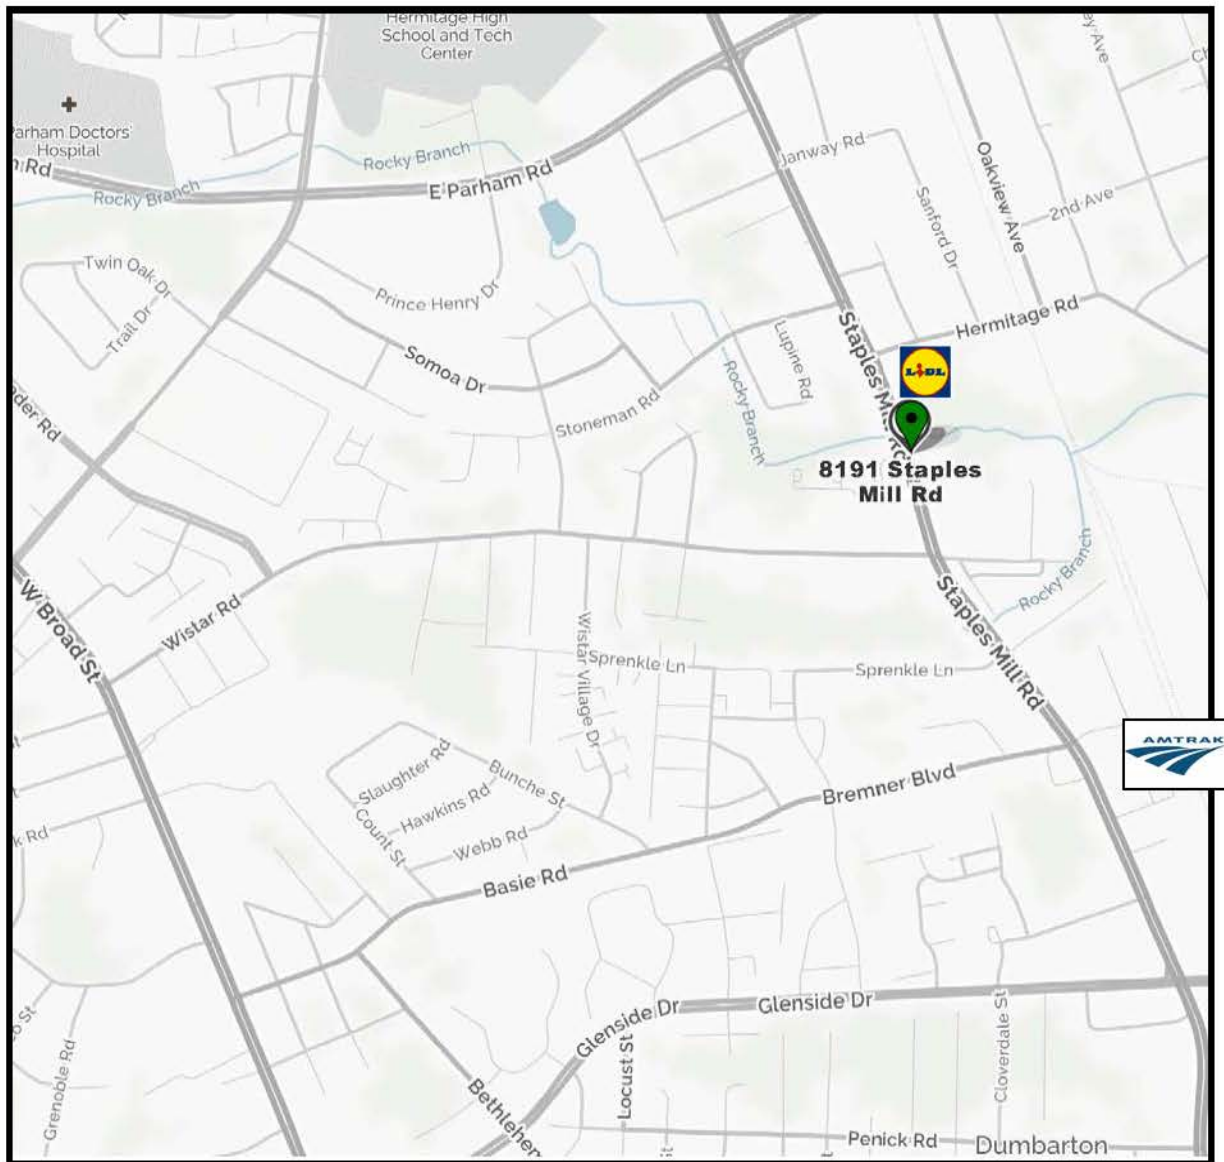

# 8191 Staples Mill Road, Richmond, Virginia 23228

## From Glenside Drive—traveling West on Staples Mill Road

- Our building will be on the right side, a little past the Train Station.
- Look for the traffic light/intersection at Wistar Road.
- Go straight through light, but be in the right lane.
- Turn right into the very first driveway, into Wistar Center. If you miss it, there is a 2nd entrance.
- Drive around to the back left corner of complex to 8191 Staple Mill Road.

## From Parham Road—traveling East on Staples Mill Road

- Our building will be on the left side, immediately after Lidl Grocery Store.
- Look for the traffic light/intersection at Hermitage Road.
- Go straight through light, but be in the left lane.
- Turn left into the very first driveway, into Wistar Center. If you miss it, there is a 2nd entrance.
- Drive around to the back left corner of complex to 8191 Staple Mill Road.